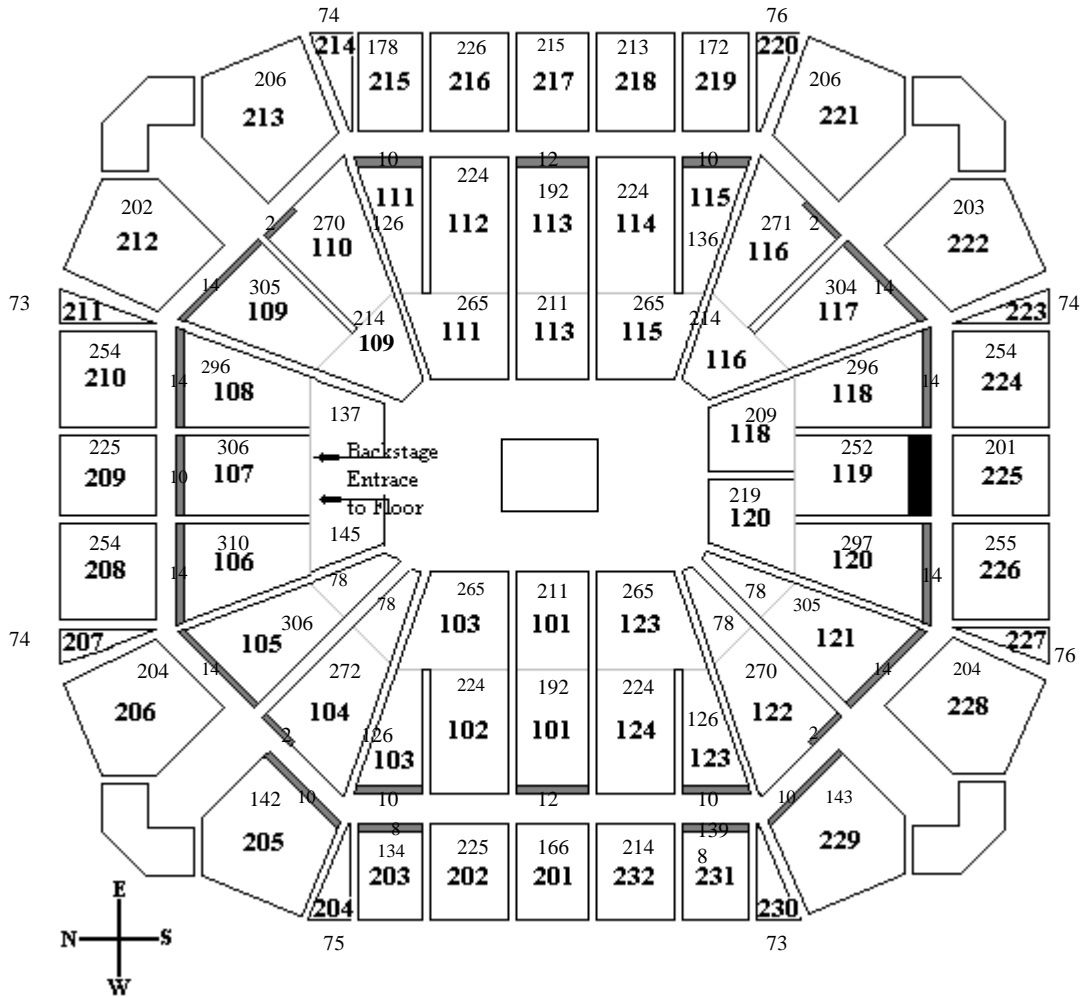

UNITED SPIRIT ARENA

Seating Chart with Capacities

In-the-Round

Floor Seats (<i>dependent on stage dims</i>)	524 (Includes 24 ADA seats)
Lower Bowl Seating	8,980 (Includes 194 ADA seats)
Suite Seats	320
Balcony Seating	5466 (Includes 36 ADA seats)
TOTAL:	15,290 (Includes 254 ADA seats)

- Lower bowl is all 100 level sections; upper bowl is all 200 level sections.
- Larger, bold numbers in diagram are section numbers; other numbers are the seating capacity in each section.

Diagram Not To Scale