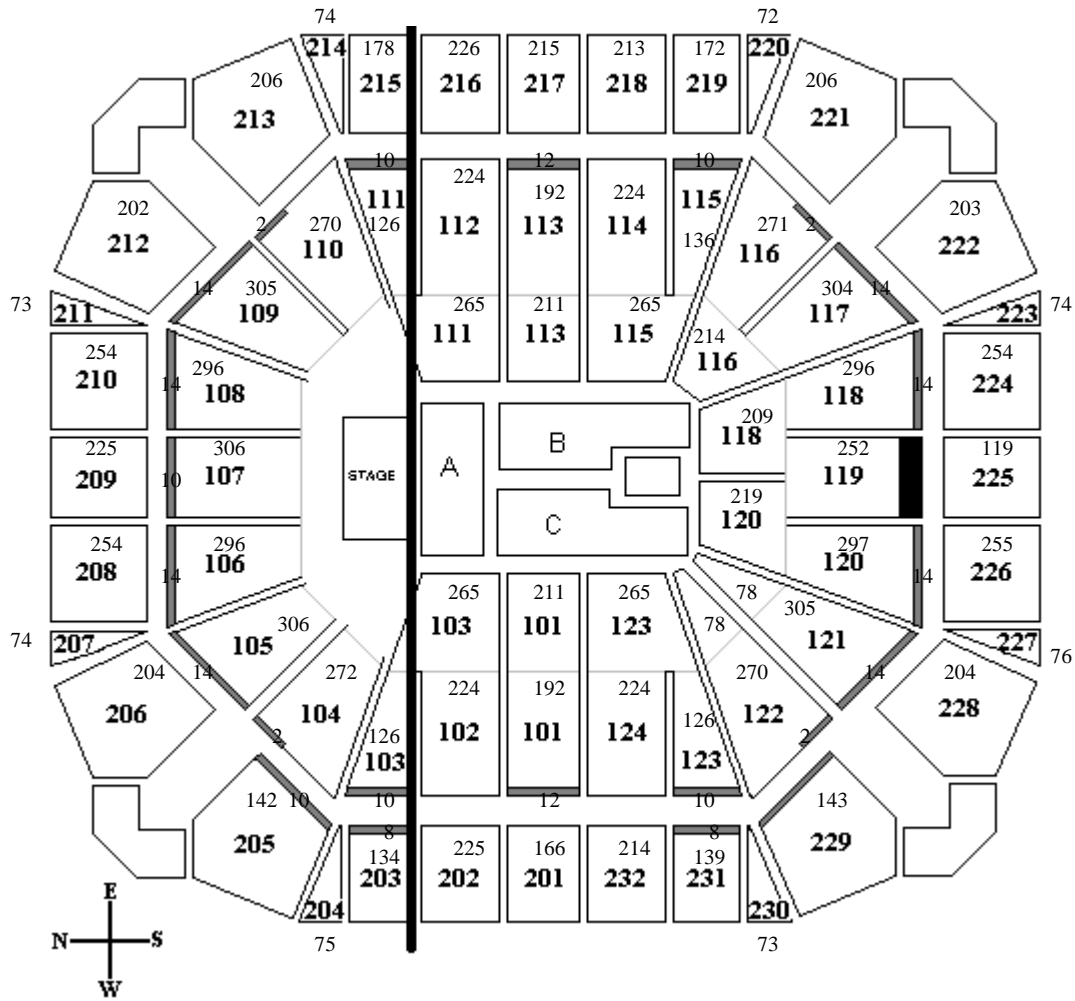

UNITED SPIRIT ARENA

Seating Chart with Capacities

180°

Floor Seats:	632 (includes 12 ADA seats)
Lower Bowl Seating Capacity:	5,921 (includes 104 ADA seats)
Suite Seats:	232
Balcony Seating Capacity:	3,261 (includes 8 ADA seats)
TOTAL:	10,046 (includes 124 ADA seats)

- Lower bowl is all 100 level sections; upper bowl is all 200 level sections.
- Larger, bold numbers in diagram are section numbers; other numbers are the seating capacity in each section.
- In this configuration, we close six suites.