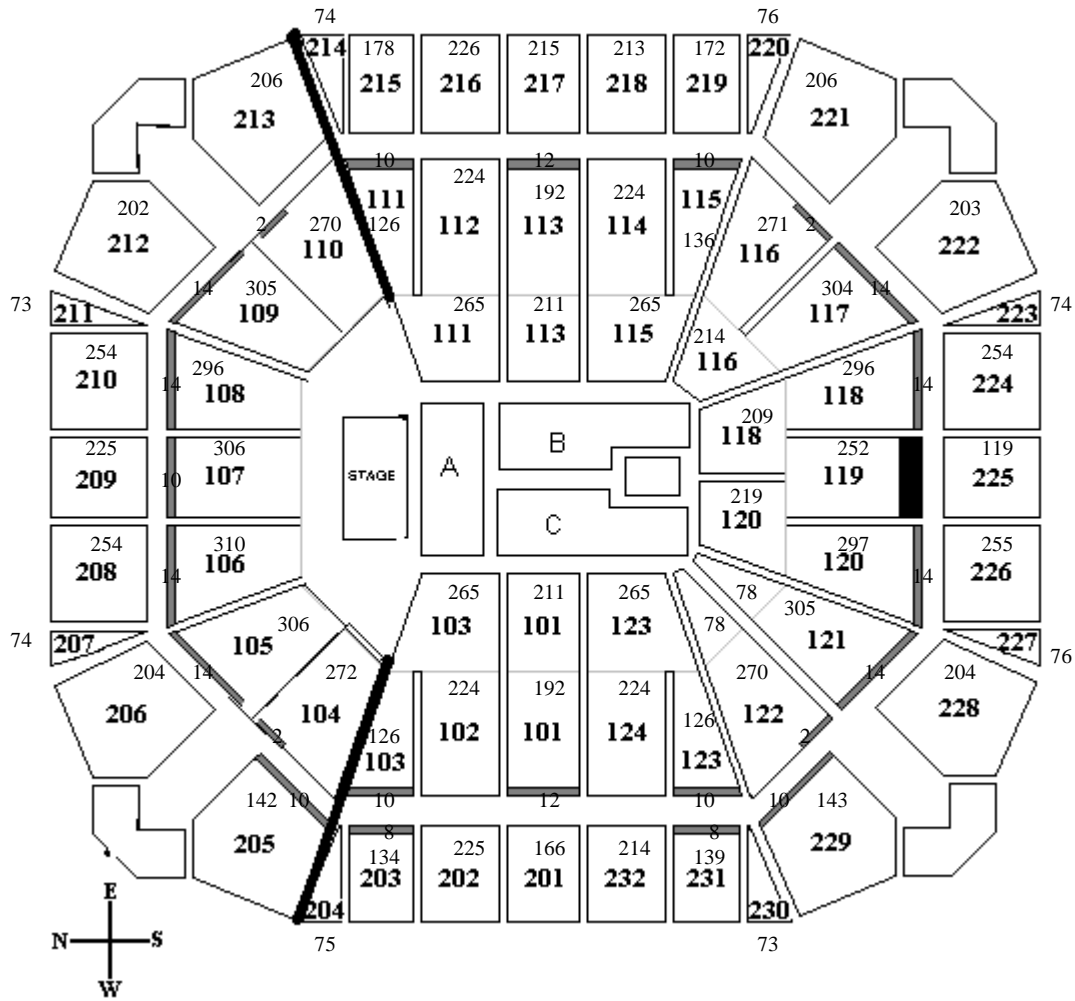

UNITED SPIRIT ARENA

Seating Chart with Capacities

220°

Floor Seats:	632 (includes 12 ADA seats)
Lower Bowl Seating Capacity:	6,193(includes 124 ADA seats)
Suite Seats (all lower bowl):	280
Upper Bowl Seating Capacity:	3822 (includes 26 handicap seats)
Total:	10,927

- Lower bowl is all 100 level sections; upper bowl is all 200 level sections.
- Larger, bold numbers in diagram are section numbers, other numbers are the seating capacity in each section.