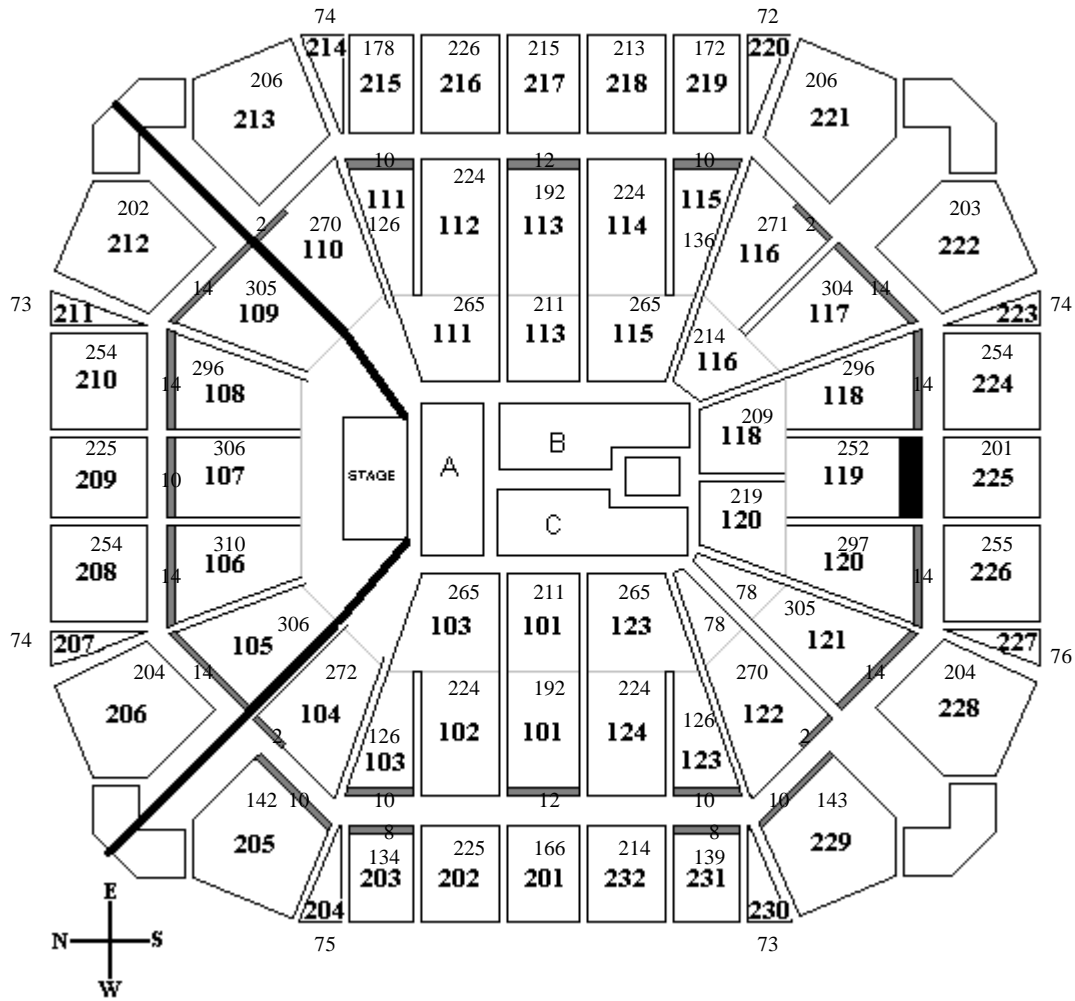

UNITED SPIRIT ARENA

Seating Chart with Capacities

270°

Floor Seats:	632 (includes 12 ADA seats)
Lower Bowl Seating Capacity:	6,737 (includes 126 ADA seats)
Suite Seats (all lower bowl):	320
Upper Bowl Seating Capacity:	4,180 (includes 36 ADA seats)
Total:	11,869

- Lower bowl is all 100 level sections; upper bowl is all 200 level sections.
- Larger, bold numbers in diagram are section numbers, other numbers are the seating capacity in each section.