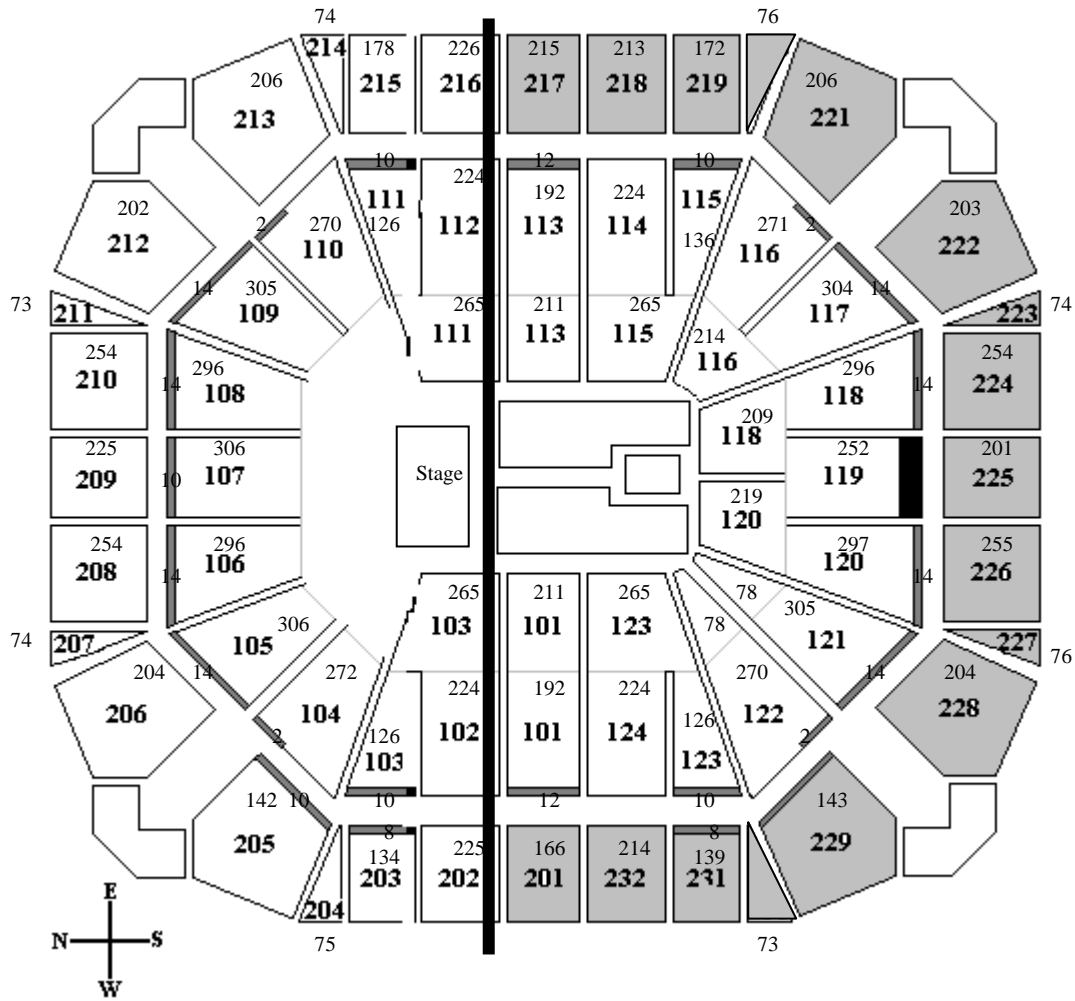

UNITED SPIRIT ARENA

Seating Chart with Capacities

180° Reduced

Floor Seats:	492 (includes 12 ADA seats)
Lower Bowl Seating Capacity:	4,943 (includes 104 ADA seats)
Suite Seats :	184
Balcony Seating Capacity:	CLOSED / in gray (2902- includes 18 ADA seats)
TOTAL:	5,619 (includes 124 ADA seats)

- Lower bowl is all 100 level sections; upper bowl is all 200 level sections.
- Larger, bold numbers in diagram are section numbers; other numbers are the seating capacity in each section.
- In this configuration, we close ten suites.
- Capacity is estimated and variable based on staging and production kills